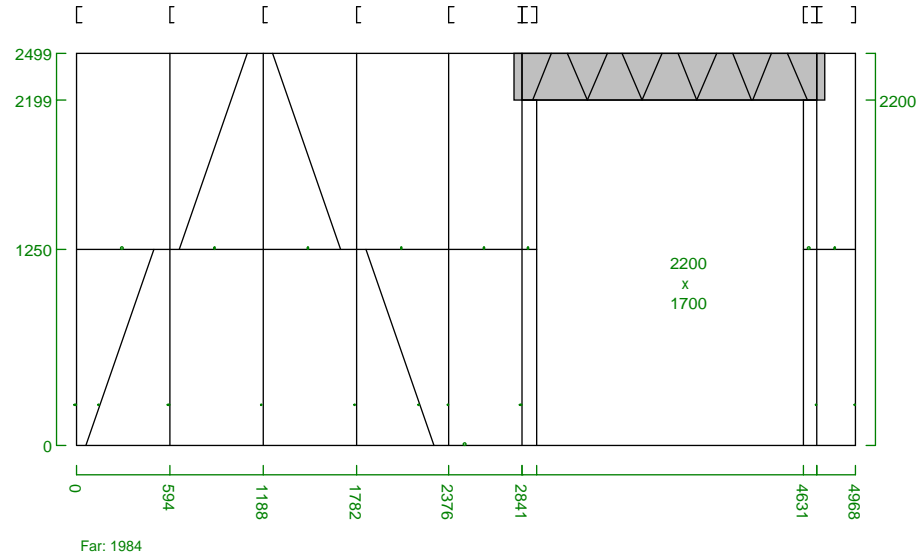

W15a

Frames Dimensions

Job Name