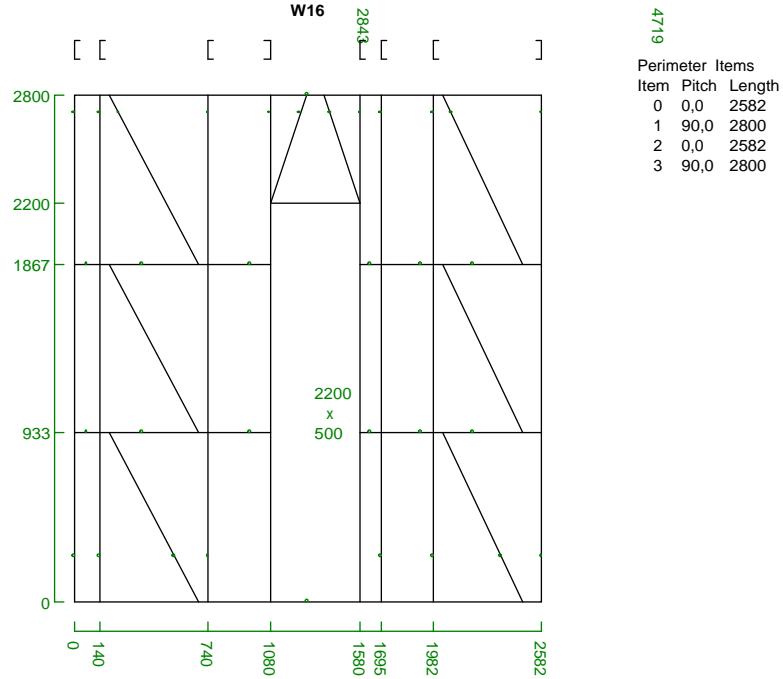

W16

Frames Dimensions

Job Name